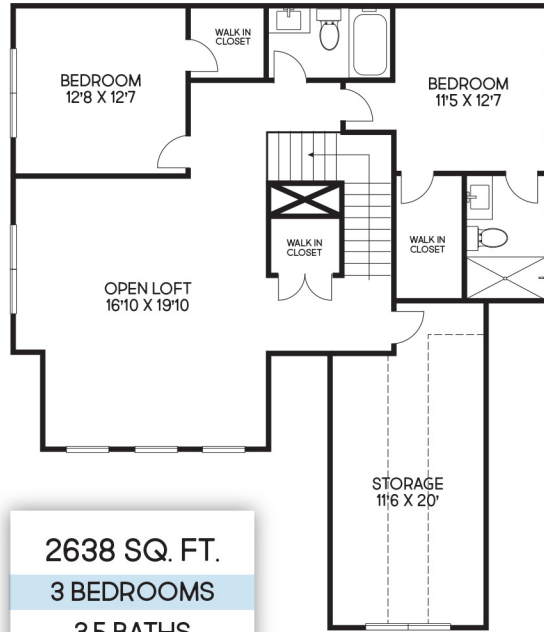

THE TAYLOR I

2638 SQ. FT.
3 BEDROOMS
3.5 BATHS
BONUS SPACES
2 CAR GARAGE

For illustration purposes only. All representations, dimensions and specifications may vary from those depicted and are subject to revision, change and/or substitution without notice.