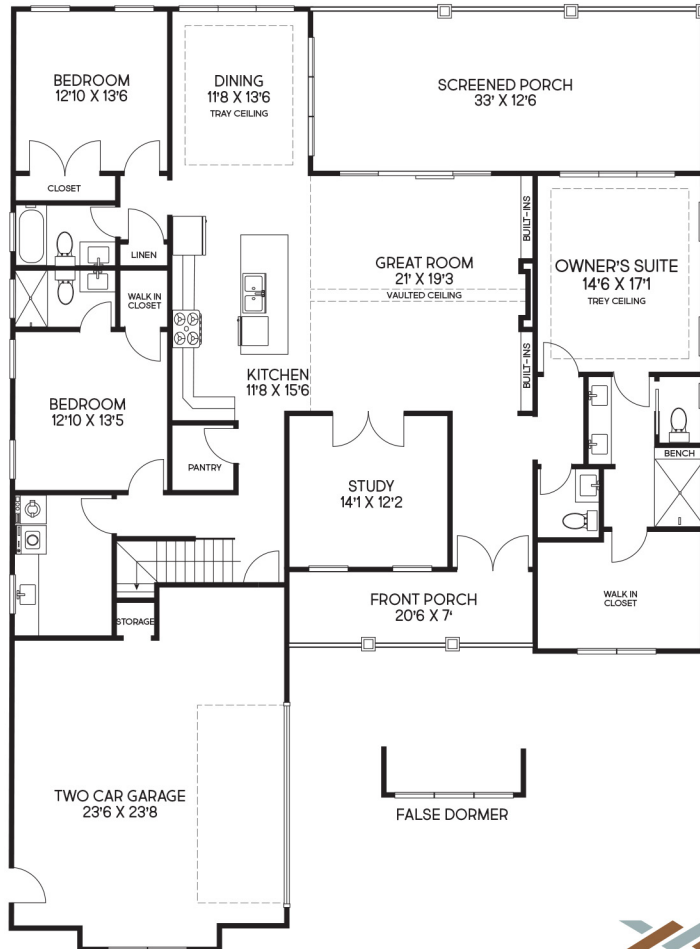

FAYE'S MEADOW
AT MOTTS LANDING

THE FLAGLER

2965 SQ. FT.
4 BEDROOMS
4.5 BATHS
STUDY
2 CAR GARAGE

For illustration purposes only. All representations, dimensions and specifications may vary from those depicted and are subject to revision, change and/or substitution without notice.