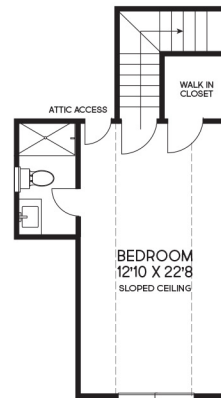

FAYE'S MEADOW
AT MOTTS LANDING

THE FLAGLER

2965 SQ. FT.
4 BEDROOMS
4.5 BATHS
STUDY
2 CAR GARAGE

For illustration purposes only. All representations, dimensions and specifications may vary from those depicted and are subject to revision, change and/or substitution without notice.