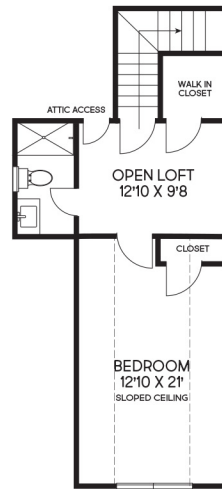

FAYE'S MEADOW
AT MOTTS LANDING

THE FLAGLER II

- 3082 SQ. FT.
- 4 BEDROOMS
- 4.5 BATHS
- STUDY
- 3 CAR GARAGE

For illustration purposes only. All representations, dimensions and specifications may vary from those depicted and are subject to revision, change and/or substitution without notice.