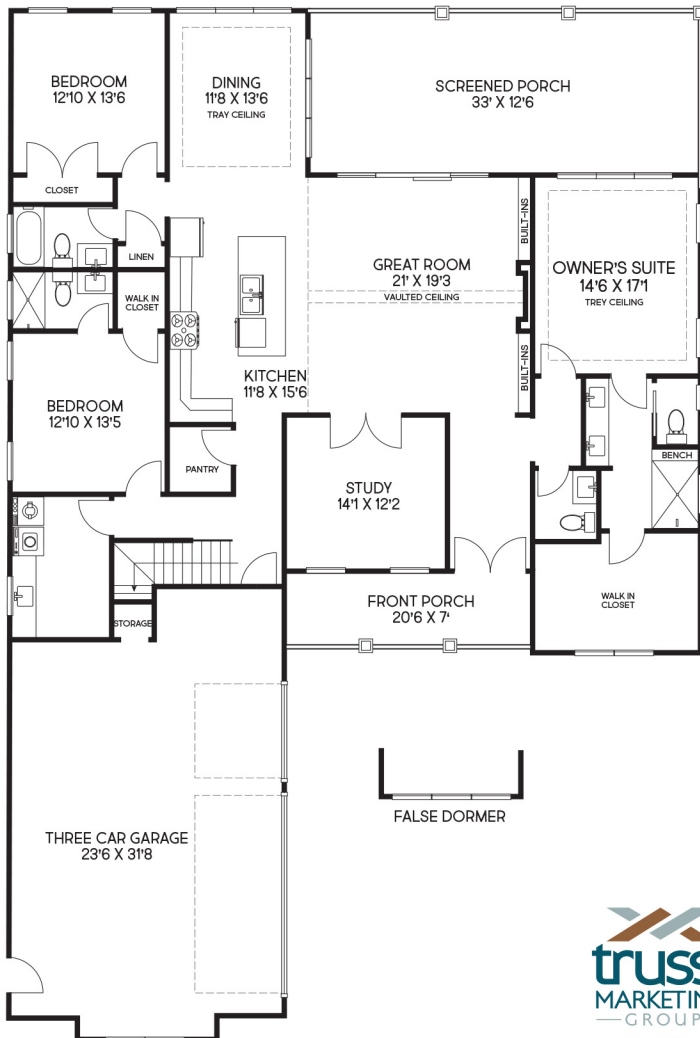

FAYE'S MEADOW
AT MOTTS LANDING

THE FLAGLER II

- 3082 SQ. FT.
- 4 BEDROOMS
- 4.5 BATHS
- STUDY
- 3 CAR GARAGE

For illustration purposes only. All representations, dimensions and specifications may vary from those depicted and are subject to revision, change and/or substitution without notice.